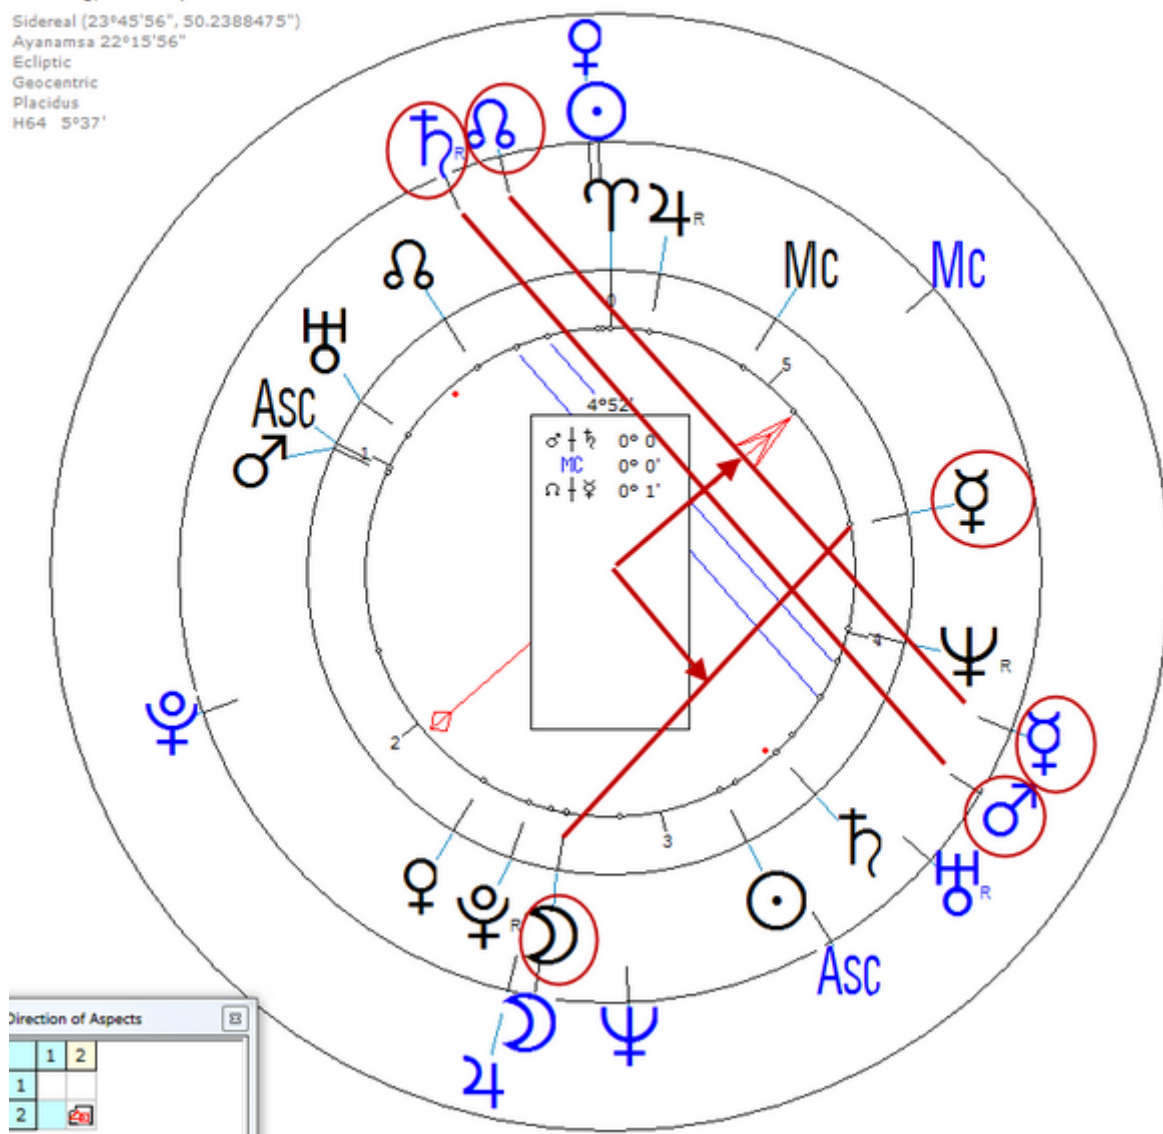

Muchow, Martha

25 September 1892 at 16:00 (= 4:00 PM)Hamburg, Germany, 53n33, 9e59

German psychologist.

<https://www.astro.com/astro-databank/Muchow,_Martha>

Death by Suicide 29 September 1933 in Hamburg.

Lunar Return (Harmonic 64)

Lunar $\text{♂}/\text{♄}$ = Lunar $\text{♀}/\text{♁}$ = $\text{☾}_n/\text{♀}_n$

Muchow, Martha
25 September 1892 Sun 16:00 (GMT+0:39:56) 53n33 9e59
Hamburg, Germany

Sidereal (23°45'56", 50.2388475")
Ayanamsa 22°15'56"
Ecliptic
Geocentric
Placidus
H64 5°37'